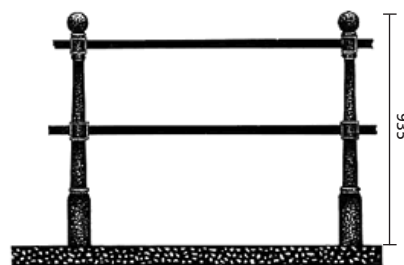

Quality assured to BS EN ISO 9001:2000

Eliot Mersey

Raleigh

ROSSETTI Medlock 1531

ALL ARTWORK AND DIMENSIONS SHOWN ABOVE ARE APPROXIMATE

Heritage Street Furniture
Princess Street, Rochdale,
Lancashire, OL12 0HA