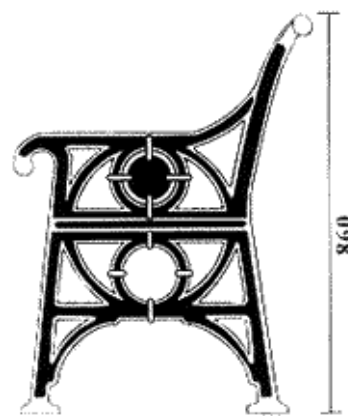

Quality • Dependable • Functional

Heritage Street Furniture

A division of Isaac Butterworth (Ironfounders) Ltd.

Seats & Benches

Heritage supply a wide range of benches and seats with either traditional cast iron or fabricated steel ends. All our benches are supplied finish painted or powder coated to suit your own colour scheme. Whichever design is chosen the seating rails can be supplied in either treated hardwood or zinc coated and painted steel.

The Eastgate bench displayed is our most popular design incorporating substantial cast iron seat ends with hardwood seating rails and is normally available from stock.

The Eastgate bench is particularly suitable for civic areas or as a commemorative bench in town centres, parks and cemeteries. To compliment your bench, Heritage can include brass plaques to the seat ends or rails with the logo or inscription of your choice.

Quality assured to BS EN ISO 9001:2000

Eastgate Bench - side view

Eastgate Seat - side view

ALL ARTWORK AND DIMENSIONS SHOWN ABOVE ARE APPROXIMATE

Heritage Street Furniture
Princess Street, Rochdale,
Lancashire, OL12 0HA